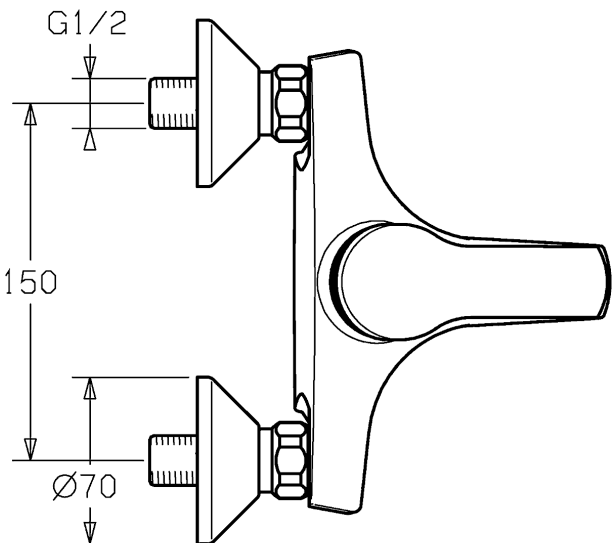

- body: DR brass (MS 63)
- operating lever (metal)
- (-) H+C symbol
- aerator
- diverter - automatic shower to bath reset
- shower outlet downward G 1/2
- eccentric connections DN 15 (G1/2)

projection: 158 mm

HANSA control cartridge classic 3.5

Item No.: 59913075

Qty: 1

- (-) ceramic discs with integrated grease wells
- (-) adjustable hot water stop
- (-) volume restrictor indefinitely variable up to approx. 6 l/min

Model	Item No.
chrome	51442173 

Product Image

Product Drawing

Product Drawing

Product Drawing

Related Products

Image:	Description:	Model / Item No.:
	<p>HANSABASICJET wall bar set 600 mm</p>	<p>chrome 44780130</p>
	<p>HANSABASICJET Set for bath mixers</p>	<p>chrome 44680280</p>
	<p>HANSABASICJET Set for bath mixers</p>	<p>chrome 44680110</p>