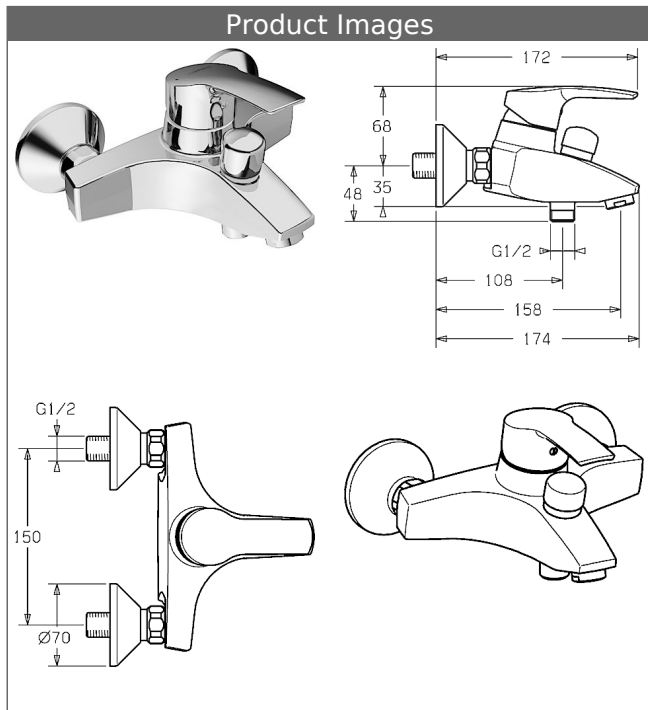

HANSAPOLO
single-lever bath mixer, DN 15 (G 1/2)
 for wall-mounting

Description

HANSAPOLO
 single-lever bath mixer, DN 15 (G 1/2)
 for wall-mounting

P-IX (submitted)
 flow rate: 20/19 l/min (spout/shower), at 3 bar hydraulic pressure

- body: DR brass (MS 63)
- operating lever (metal)
- (-) H+C symbol
- aerator
- diverter - automatic shower to bath reset
- shower outlet downward G 1/2
- eccentric connections DN 15 (G1/2)

projection: 158 mm

HANSA control cartridge classic 3.5

Item No.: 59913075

Qty: 1

- (-) ceramic discs with integrated grease wells
- (-) adjustable hot water stop
- (-) volume restrictor indefinitely variable up to approx. 6 l/min