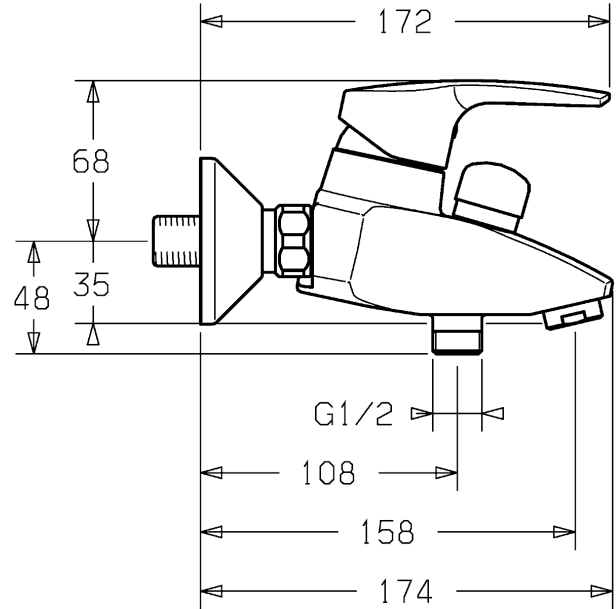

- body: DR brass (MS 63)
- operating lever (metal)
- (-) H+C symbol
- aerator
- diverter - automatic shower to bath reset
- shower outlet downward G 1/2
- eccentric connections DN 15 (G1/2)

projection: 158 mm

HANSA control cartridge classic 3.5

Item No.: 59913075

Qty: 1

- (-) ceramic discs with integrated grease wells
- (-) adjustable hot water stop
- (-) volume restrictor indefinitely variable up to approx. 6 l/min

Model	Item No.
chrome	51442173 

Product Image

Product Drawing

Product Drawing

Product Drawing

Related Products

Image:	Description:	Model / Item No.:
	<p>HANSABASICJET wall bar set 600 mm</p>	<p>chrome 44780130</p>
	<p>HANSABASICJET Set for bath mixers</p>	<p>chrome 44680280</p>
	<p>HANSABASICJET Set for bath mixers</p>	<p>chrome 44680110</p>